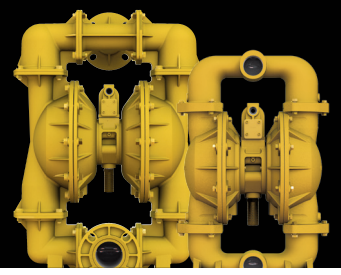

VERSAMATIC®

QUICK SHIP PROGRAM

**12 POPULAR AODD PUMP MODELS AVAILABLE
TO SHIP NEXT BUSINESS DAY!**

**AVAILABLE IN QUANTITIES UP TO 3 EACH PER MODEL
NO ADDITIONAL FEE!**

DESCRIPTION	MODEL NUMBER
1/4" Polypropylene / 2-Piece PTFE	E6PP5B550A
1/4" Polypropylene / Santoprene	E6PP6X650A
1/2" Aluminum / Nitrile	E5AP2R229C
1/2" Polypropylene / 2-Piece PTFE	E5PP5T5T9C
1/2" Polypropylene / Santoprene	E5PP6X669C
1" Aluminum / Nitrile	E1AA2R229C-ATEX
1" Polypropylene / 2-Piece PTFE	E1PP5T5T9C
1" Polypropylene / Santoprene	E1PP6X669C
1 1/2" Polypropylene / 2-Piece PTFE	E40PP5T559A
1 1/2" Polypropylene / Santoprene	E40PP6X659A
2" Aluminum / Nitrile	E2AA2R229C-ATEX
3" Aluminum / Nitrile	E3AA2R229C-ATEX